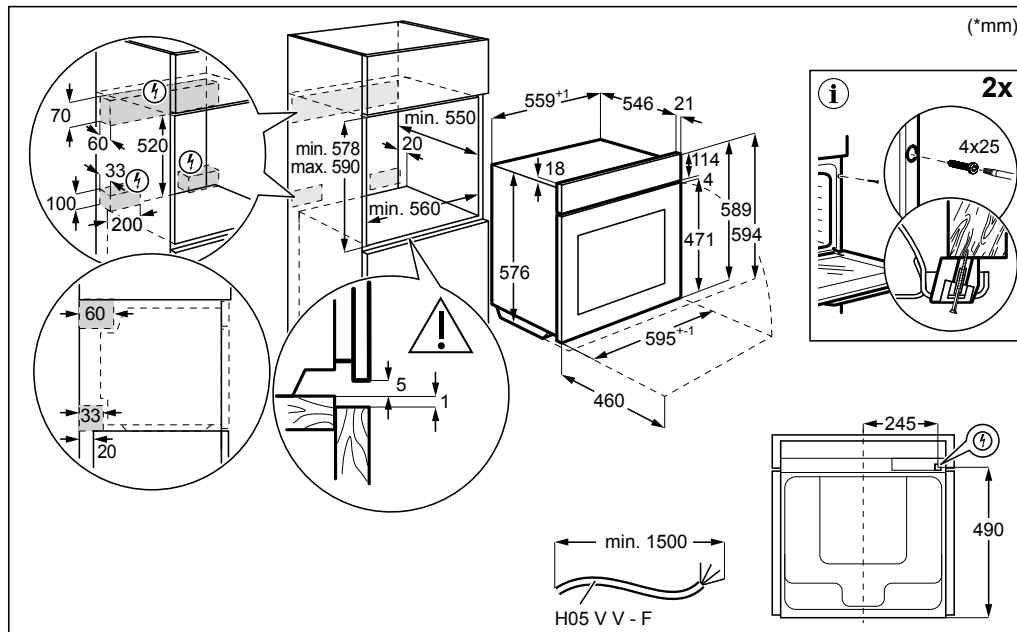

## 9000 SERIES

NBT9P831AB

BUILT-IN SINGLE OVEN

Dimensions	Width (mm)	Height (mm)	Depth (mm)
Underbench cut-out (mm)	560	600	550
Carbinet cut-out (mm)	560	590	550
Product (mm)	595	594	567

#### IMPORTANT

These dimensions are a guide only. All measurements are in millimetres (mm).  
For complete installation instructions, refer to the manual provided with product.