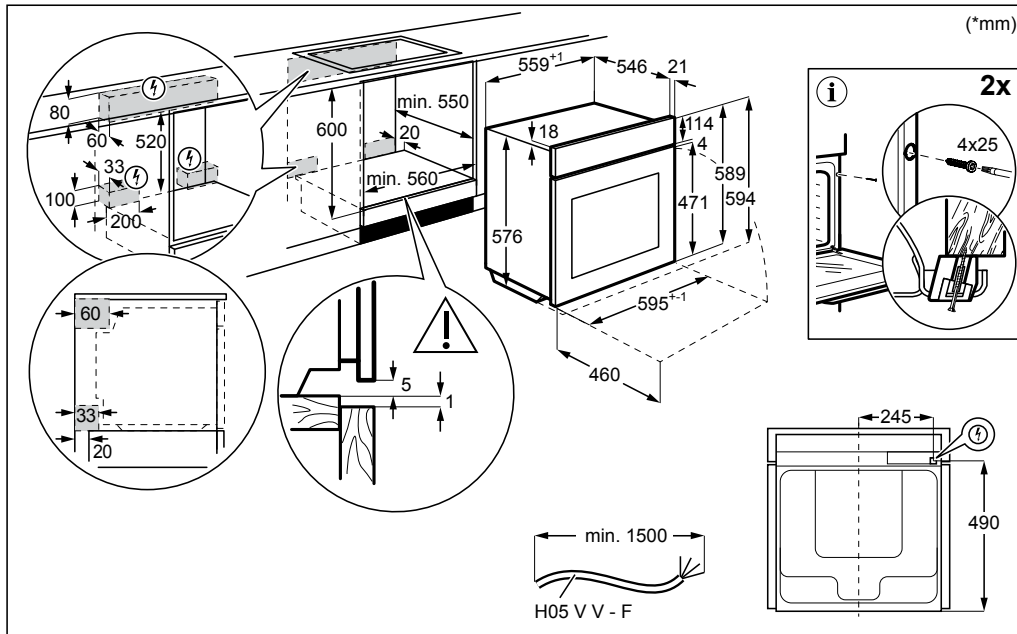

9000 SERIES

NBT9P831AB

BUILT-IN SINGLE OVEN

Dimensions	Width (mm)	Height (mm)	Depth (mm)
Underbench cut-out (mm)	560	600	550
Carbinet cut-out (mm)	560	590	550
Product (mm)	595	594	567

UNDERBENCH