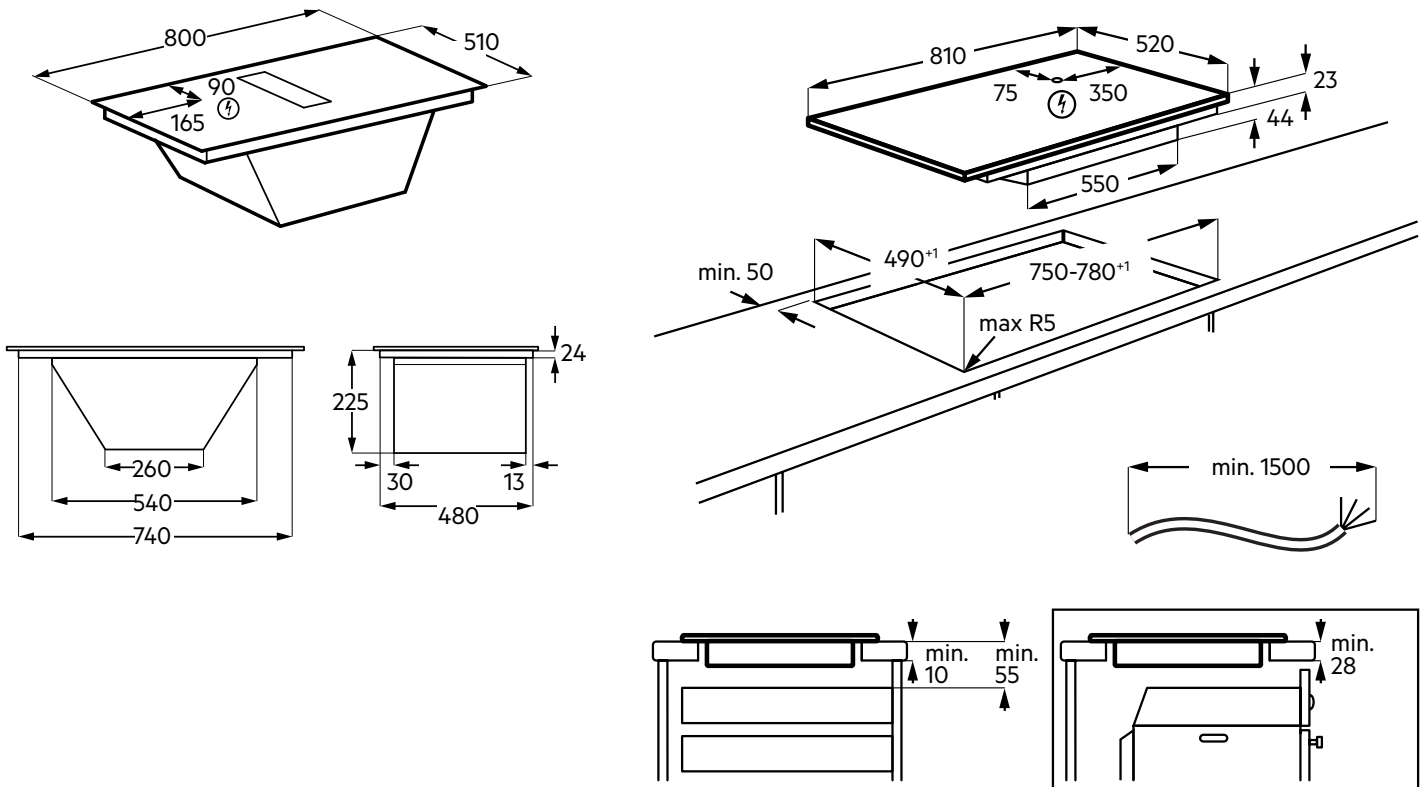

6000 SERIES

NCH84B03FZ

80CM BUILT-IN INDUCTION HOB

Dimensions	Width (mm)	Height (mm)	Depth (mm)
Cut-out (mm)	750-780	225	490
Product (mm)	800	229	510

IMPORTANT

These dimensions are a guide only. All measurements are in millimetres (mm). For complete installation instructions, refer to the manual provided with product.