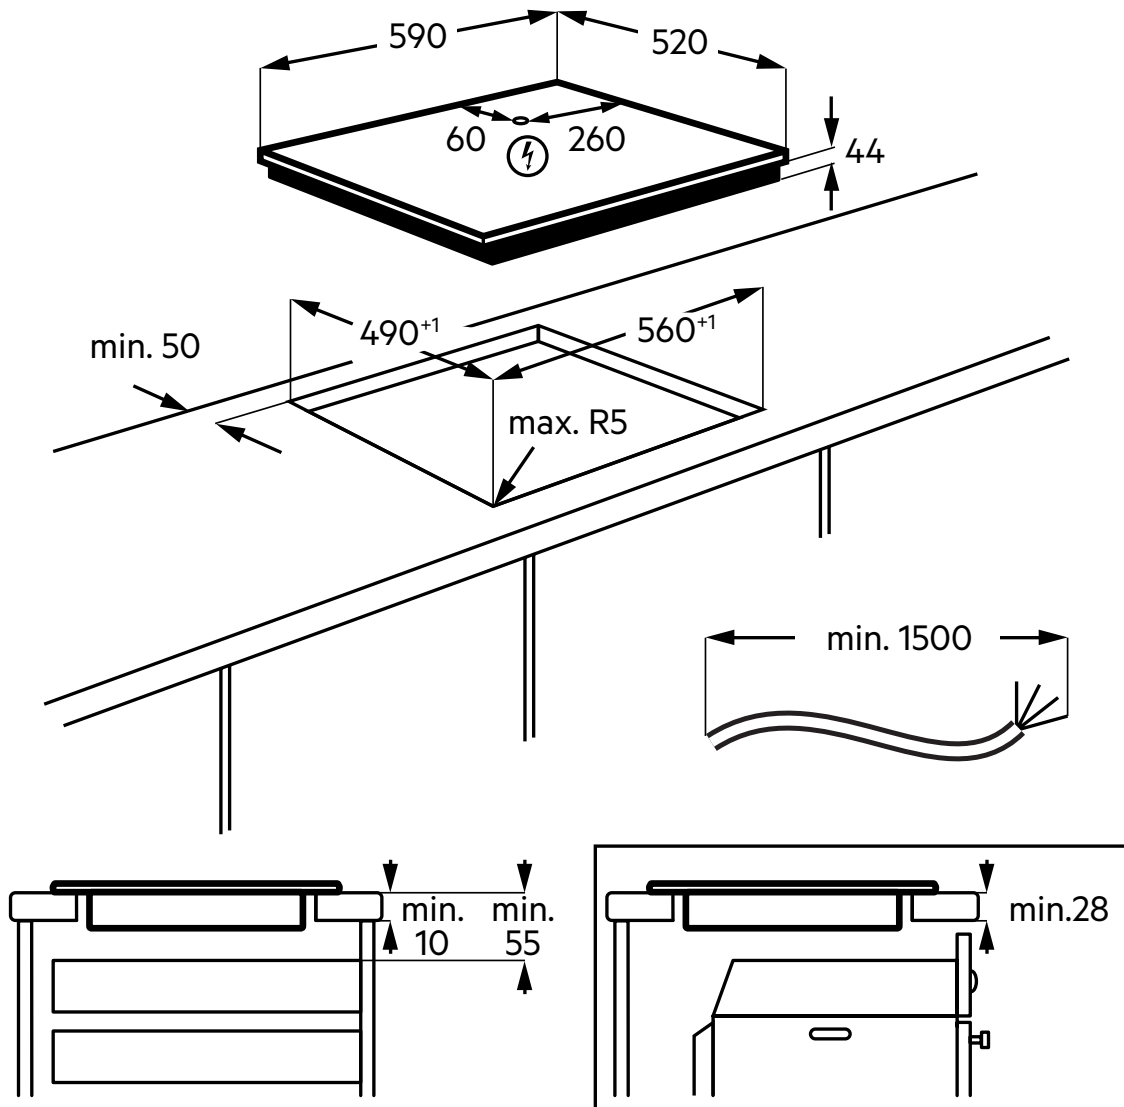

### 6000 SERIES

NII63R00FB

60CM BUILT-IN INDUCTION HOB

Dimensions	Width (mm)	Height (mm)	Depth (mm)
Cut-out (mm)	560	44	490
Product (mm)	590	48	520

#### IMPORTANT

These dimensions are a guide only. All measurements are in millimetres (mm). For complete installation instructions, refer to the manual provided with product.