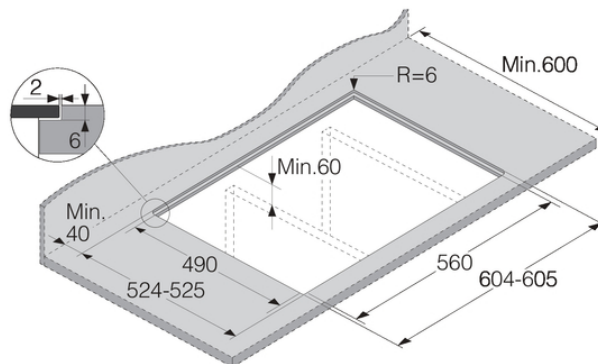

Interaction and control

- Control panel: SliderTouch, control at your fingertips

Design and integration

- Edges: Soft cut edges
- Min. niche width: 560 mm
- Width of niche size for installation max.: 562 mm
- Min. niche height: 68 mm
- Depth (incl. wall spacing): 490 mm
- Type of hob installation: Top & flush built-in installation

- Power consumption in standby mode of hob: 0.3 W

Dimensions

- Height: 52 mm
- Width: 600 mm
- Depth: 520 mm
- Net weight: 7.601 kg

Logistic information

- Packaging height: 135 mm
- Packaging width: 764 mm
- Packaging depth: 684 mm
- Gross weight: 9.701 kg
- Product code: 745340
- EAN code: 3838782924965

Top built

Flush built

Installation drawing 5 Series H156XXX