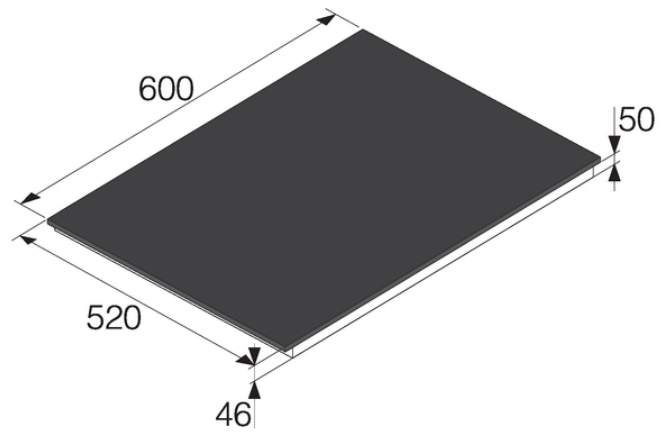

Interaction and control

- Control panel: SliderTouch, control at your fingertips

Design and integration

- Edges: Soft cut edges
- Min. niche width: 560 mm
- Width of niche size for installation max.: 562 mm
- Min. niche height: 68 mm
- Depth (incl. wall spacing): 490 mm
- Type of hob installation: Top & flush built-in installation

- Power consumption in standby mode of hob: 0.3 W

Dimensions

- Height: 52 mm
- Width: 600 mm
- Depth: 520 mm
- Net weight: 7.601 kg

Logistic information

- Packaging height: 135 mm
- Packaging width: 764 mm
- Packaging depth: 684 mm
- Gross weight: 9.701 kg
- Product code: 745340
- EAN code: 3838782924965