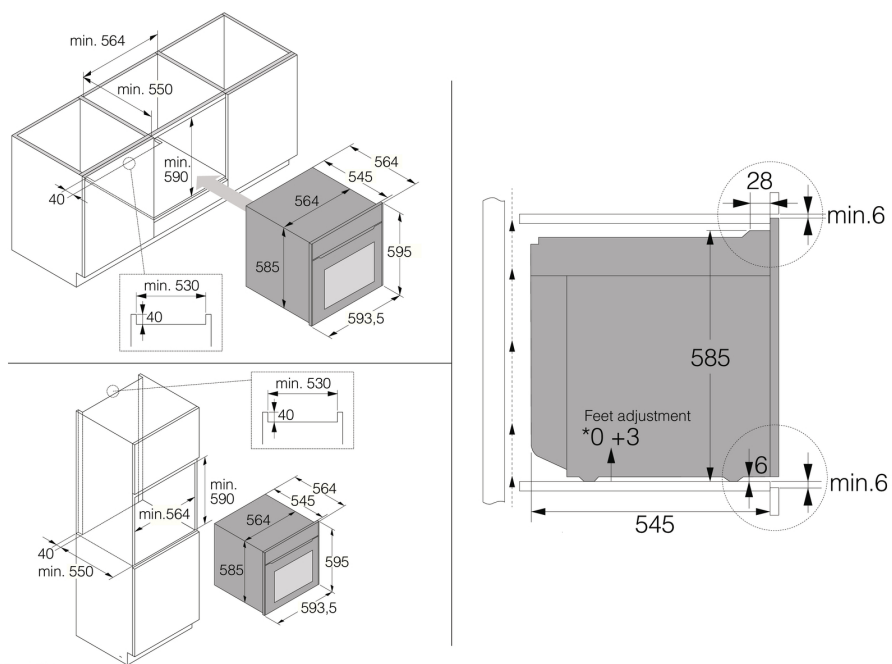

Design and integration

- Door material: Ceramic glass
- Colour of the product: Black Glass
- Support feet: 4 adjustable feet
- Min. niche width: 560 mm
- Min. niche height: 590 mm
- Depth (incl. wall spacing): 550 mm

Dimensions

- Height: 595 mm
- Width: 594 mm
- Depth: 564 mm
- Length of electrical cord: 2000 mm
- Net weight: 37.8 kg

Logistic information

- Packaging height: 660 mm
- Packaging width: 640 mm
- Packaging depth: 695 mm
- Gross weight: 41 kg
- Product code: 747368
- EAN code: 3838783069245