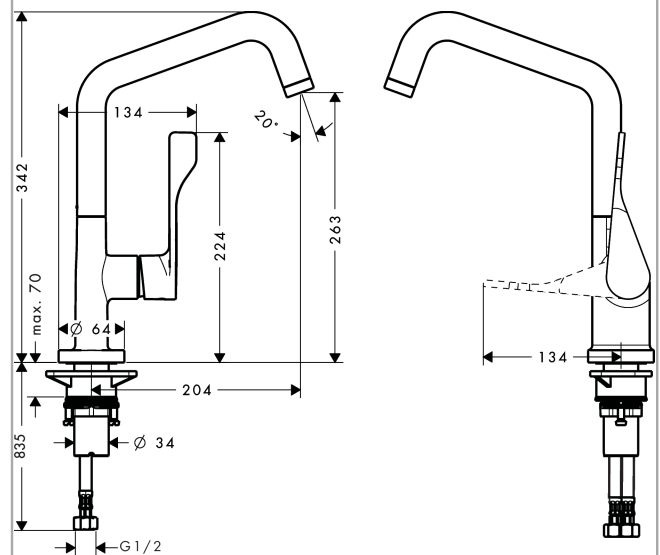

### product features

- swivel range adjustable in 3 steps 110°, 150° or 360°
- normal spray
- connection dimension: DN15
- maximum flow rate at 3 bar: 7 l/min
- ceramic cartridge
- connection type: G ½ connections
- temperature limitation adjustable
- integrated non-return valve
- suitable for continuous flow water heaters

### Scale drawing

**AXOR Citterio**  
**Single lever kitchen mixer 260 with swivel spout**  
Finish: **Chrome** Article Number: **39850003**