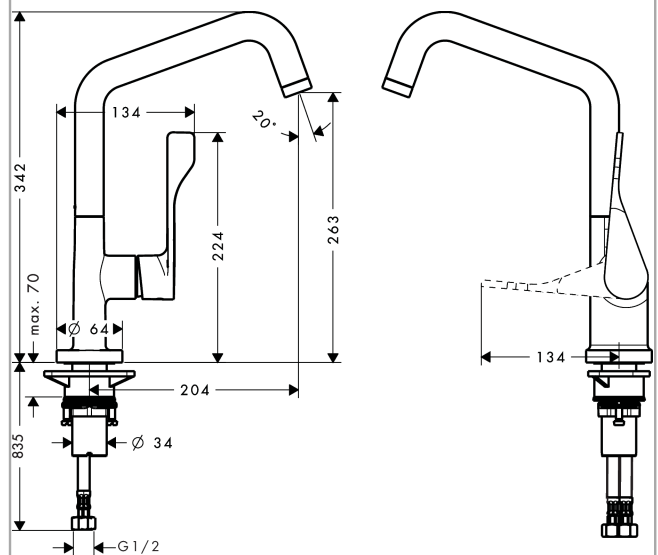

AXOR Citterio
Single lever kitchen mixer 260 with swivel spout
 Finish: **Stainless Steel Finish** Article Number: **39850803**

product features

- swivel range adjustable in 3 steps 110°, 150° or 360°
- normal spray
- connection dimension: DN15
- maximum flow rate at 3 bar: 7 l/min
- ceramic cartridge
- connection type: G ½ connections
- temperature limitation adjustable
- integrated non-return valve
- suitable for continuous flow water heaters

Technology

Certificates / Sustainability

Product image

Scale drawing

AXOR Citterio
Single lever kitchen mixer 260 with swivel spout
Finish: **Stainless Steel Finish** Article Number: **39850803**

Flowchart