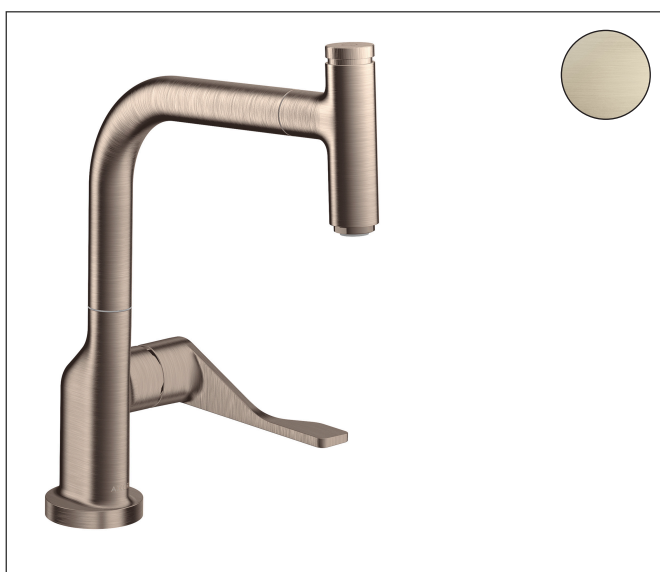

Brand AXOR
 Art. Name **AXOR Citterio** Single lever kitchen mixer Select 230 with pull-out spout
 Art. Nr. 39861820
 Surface Brushed Nickel
 Pos. 1

Product picture

Drawing

Features

- ComfortZone 230
- swivel range adjustable in 2 steps to 110° or 150°
- NormalSpray
- Select button for a comfortable start/stop of the water flow
- MagFit magnetic shower support
- connection dimension: DN15
- maximum flow rate at 3 bar: 9 l/min
- ceramic cartridge
- connection type: G 3/8 hose connections
- temperature limitation adjustable
- integrated non-return valve
- suitable for continuous flow water heaters
- extension length up to 50 cm

Technology

Spray Types