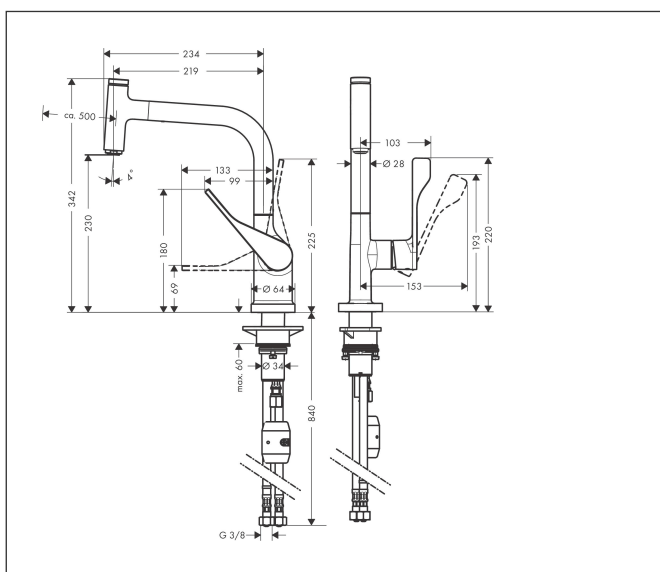

Brand AXOR
 Art. Name **AXOR Citterio** Single lever kitchen mixer Select 230 with pull-out spout
 Art. Nr. 39861820
 Surface Brushed Nickel
 Pos. 1

Product picture

Drawing

Features

- ComfortZone 230
- swivel range adjustable in 2 steps to 110° or 150°
- NormalSpray
- Select button for a comfortable start/stop of the water flow
- MagFit magnetic shower support
- connection dimension: DN15
- maximum flow rate at 3 bar: 9 l/min
- ceramic cartridge
- connection type: G 3/8 hose connections
- temperature limitation adjustable
- integrated non-return valve
- suitable for continuous flow water heaters
- extension length up to 50 cm