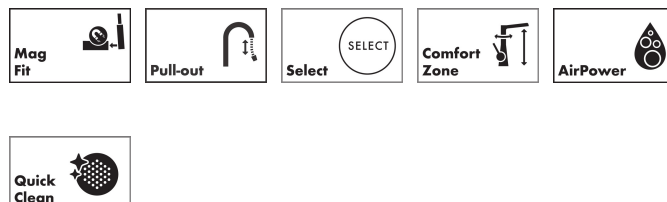

Brand AXOR
 Art. Name **AXOR Citterio** Single lever kitchen mixer Select 230 with pull-out spout
 Art. Nr. 39861820
 Surface Brushed Nickel
 Pos. 1

Product picture

Drawing

Features

- ComfortZone 230
- swivel range adjustable in 2 steps to 110° or 150°
- NormalSpray
- Select button for a comfortable start/stop of the water flow
- MagFit magnetic shower support
- connection dimension: DN15
- maximum flow rate at 3 bar: 9 l/min
- ceramic cartridge
- connection type: G 3/8 hose connections
- temperature limitation adjustable
- integrated non-return valve
- suitable for continuous flow water heaters
- extension length up to 50 cm

Technology

Spray Types