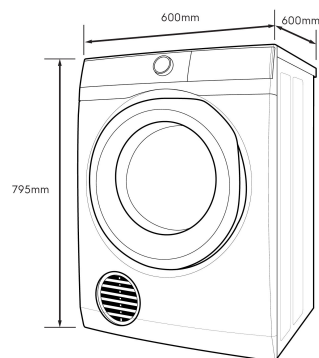

DIMENSIONS

Total height (mm) - 795, Total width (mm) - 600, Total depth (mm) - 600