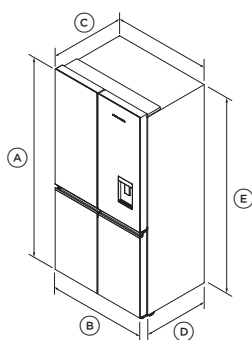

SERIES 7 MODEL

Freestanding Quad Door Refrigerator Freezer, 90.5cm, 730L, Ice & Water, Black Matte Glass, Minimal Style
RF730QZUVB1

FEATURES

- ① Designed to match flush kitchen cabinetry.
- ② Generous 730L capacity.
- ③ Internal water filter with slimline dispenser and automatic ice maker.
- ④ Choice of four food modes with Variable Temperature Zone technology: Freezer, Soft Freeze, Chill or Fridge mode.
- ⑤ ActiveSmart™ technology helps keep food fresher for longer.
- ⑥ Large humidity bin in the fridge for ample storage.
- ⑦ Spacious, full-extension bins in the freezer.
- ⑧ Real stainless steel and solid glass for interior shelving.
- ⑨ Available in sleek black matte glass.
- ⑩ Recessed handle doors for a streamlined look.

ACCESSORIES

- ① Replacement Water Filter 847200.

FISHER & PAYKEL

PRELIMINARY SPECIFICATION GUIDE

FREESTANDING QUAD DOOR REFRIGERATOR, 90.5CM

PRODUCT SPECIFICATIONS

| | |
|-------------------|---|
| Model No. | RF730QZUVB1 |
| Dimensions | H 1900mm W 905mm D 748mm |
| Weight | 145kg |
| Electrical | |
| Supply | 220-240VAC, 50Hz |
| Service | 1.8A |
| Receptacle | 3-prong grounding-type |
| Plumbing | |
| Supply | Water Connection Kit: 3.5m tubing with tap adaptor |
| Pressure | Min 150kPa (22psi), max 827kPa (120psi) @ 20°C |

PRODUCT DIMENSIONS

ISO VIEW

| | mm |
|------------------------------|------|
| (A) Overall height | 1900 |
| (B) Overall width | 905 |
| (C) Overall depth* | 748 |
| (D) Depth of chassis** | 660 |
| (E) Height to top of chassis | 1867 |
| Depth of door opening*** | 1142 |

*Includes doors

**Excludes doors

***Not illustrated

CAVITY DIMENSIONS: STANDARD INSTALLATION

ISO VIEW

| | mm |
|---------------------------------|------|
| (A) Overall internal height | |
| • proud | 1920 |
| • flush | 1945 |
| (B) Overall width | |
| • proud | 945 |
| • flush | 1125 |
| (C) Overall depth | |
| • proud | 690 |
| • flush | 778 |
| (D) Door clearance to side wall | |
| • proud* | 350 |
| • flush* | 260 |