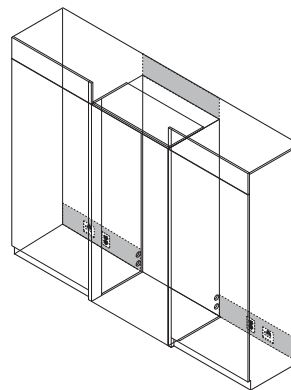

FISHER & PAYKEL

PRELIMINARY SPECIFICATION GUIDE

FREESTANDING QUAD DOOR REFRIGERATOR, 90.5CM

PRODUCT SPECIFICATIONS

Model No.	RF730QZUVB1
Dimensions	H 1900mm W 905mm D 748mm
Weight	145kg
Electrical	
Supply	220-240VAC, 50Hz
Service	1.8A
Receptacle	3-prong grounding-type
Plumbing	
Supply	Water Connection Kit: 3.5m tubing with tap adaptor
Pressure	Min 150kPa (22psi), max 827kPa (120psi) @ 20°C

ELECTRICAL

Note: Electrical connection should be located in an adjacent cabinet to either side of the fridge or above the fridge cavity. We recommend to use an isolating switch that is easily accessible to the user after the refrigerator is installed.