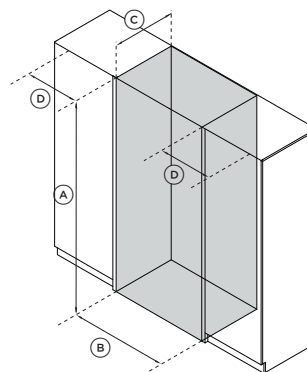

FISHER & PAYKEL

PRELIMINARY SPECIFICATION GUIDE

FREESTANDING QUAD DOOR REFRIGERATOR, 90.5CM

OVERVIEW

This Quad Door Refrigerator Freezer has recessed handles and flat doors for a streamlined look to fit any kitchen aesthetic. With a generous 730L capacity it features a large humidity bin and adjustable shelving in the fridge, plus full extension bins in the freezer for ample storage space. Variable Temperature Zone has four food modes for optimal storage, while ActiveSmart™ technology keeps food fresher for longer.

ACCESSORIES

- ① Replacement Water Filter 847200.

FISHER & PAYKEL

PRELIMINARY SPECIFICATION GUIDE

FREESTANDING QUAD DOOR REFRIGERATOR, 90.5CM

PRODUCT SPECIFICATIONS

| | |
|-------------------|---|
| Model No. | RF730QZUVB1 |
| Dimensions | H 1900mm W 905mm D 748mm |
| Weight | 145kg |
| Electrical | |
| Supply | 220-240VAC, 50Hz |
| Service | 1.8A |
| Receptacle | 3-prong grounding-type |
| Plumbing | |
| Supply | Water Connection Kit: 3.5m tubing with tap adaptor |
| Pressure | Min 150kPa (22psi), max 827kPa (120psi) @ 20°C |

PRODUCT DIMENSIONS

ISO VIEW

| | mm |
|------------------------------|------|
| (A) Overall height | 1900 |
| (B) Overall width | 905 |
| (C) Overall depth* | 748 |
| (D) Depth of chassis** | 660 |
| (E) Height to top of chassis | 1867 |
| Depth of door opening*** | 1142 |

*Includes doors

**Excludes doors

***Not illustrated

CAVITY DIMENSIONS: STANDARD INSTALLATION

ISO VIEW

| | mm |
|---------------------------------|------|
| (A) Overall internal height | |
| • proud | 1920 |
| • flush | 1945 |
| (B) Overall width | |
| • proud | 945 |
| • flush | 1125 |
| (C) Overall depth | |
| • proud | 690 |
| • flush | 778 |
| (D) Door clearance to side wall | |
| • proud* | 350 |
| • flush* | 260 |