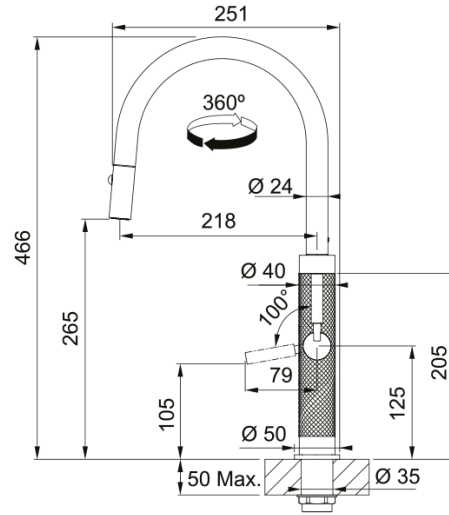

TA6701AN Mythos Masterpiece Pull-Out Tap | 115.0716.051

The Mythos Masterpiece Pull-Out Tap in Anthracite combines sophisticated style with practical functionality. Its sleek, dark finish pairs beautifully with modern kitchens, while the pull-out spray head and smooth swivel spout offer versatile rinsing and cleaning options. Featuring precise side lever control and water-efficient design, it brings both elegance and convenience to your kitchen space.

Aspect

Spout type	J - spout
Colour	Anthracite
Material type	Stainless steel 304
Pull-out hose material	Nylon black
Pull-out head material	Stainless steel

Dimensions

Tap hole diameter	35 mm
Cartridge	25 mm

Installation

Fixation type	Shank
Water hose connection	1/2"
Water supply hose length	550 mm

Product features

Pressure	High pressure
Spout type	Pull out spray
Tap operation	Side lever
Tap rotation	360°

Product identification