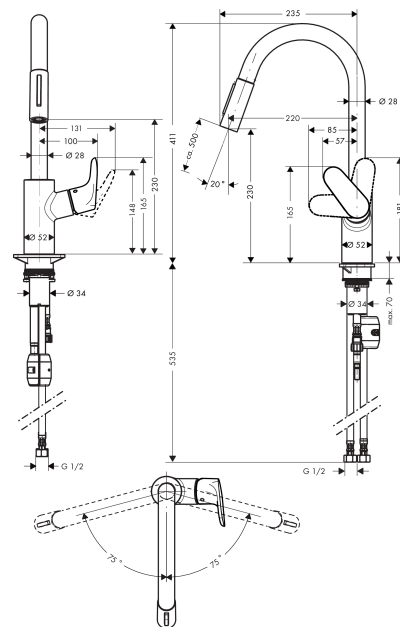

Decor

Single lever kitchen mixer 240, 7 l/min, pull-out spray, 2jet
 Finish: **Brushed Black Chrome** Article Number: **31815343**

Description

product features

- swivel range 150°
- laminar spray, shower spray
- lockable shower spray, spray returns through pressing spray diverter
- MagFit magnetic shower support
- quick connect hose
- connection dimension: DN15
- maximum flow rate at 3 bar: 7 l/min
- ceramic cartridge
- connection type: G 1/2 connections
- temperature limitation adjustable
- integrated non-return valve
- suitable for continuous flow water heaters
- extension length up to 50 cm

Technology

Certificates / Sustainability

Product image

Scale drawing

Decor

Single lever kitchen mixer 240, 7 l/min, pull-out spray, 2jet

Finish: **Brushed Black Chrome** Article Number: **31815343**

Flowchart