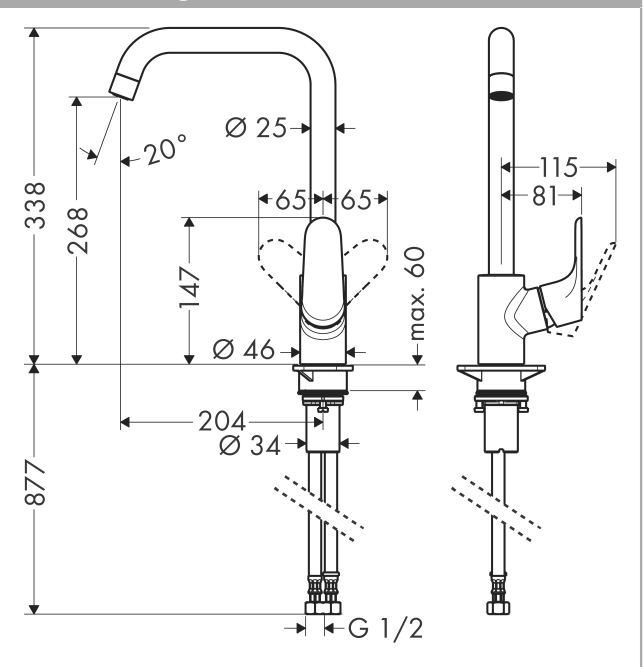

Focus M41

Single lever kitchen mixer 260, 7 l/min, 1jet

Finish: **Chrome** Article Number: **31820003**

Description

product features

- ComfortZone 260
- swivel range adjustable in 3 steps 110°, 150° or 360°
- normal spray
- connection dimension: DN15
- maximum flow rate at 3 bar: 6,8 l/min
- ceramic cartridge
- connection type: G 1/2 connections
- temperature limitation adjustable
- suitable for continuous flow water heaters

Technology

Certificates / Sustainability

WaterMark

Product image

Scale drawing

Flowchart