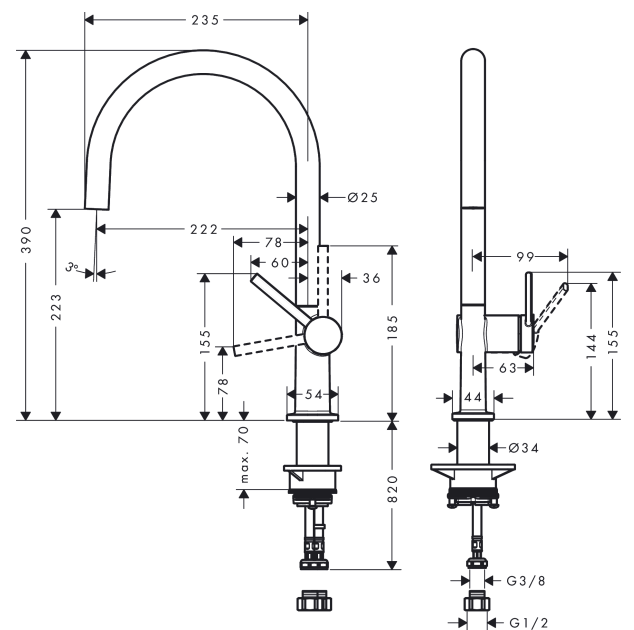

Talis M54
Single lever kitchen mixer 220, 1jet
 Finish: **Chrome** Article Number: **72804003**

Description

product features

- ComfortZone 220
- swivel range adjustable in 4 steps 60°, 110°, 150° or 360°
- laminar spray
- connection dimension: DN15
- maximum flow rate at 3 bar: 4,5 l/min
- ceramic cartridge
- connection type: G 3/8 hose connections
- temperature limitation adjustable
- suitable for continuous flow water heaters
- tap hole with Ø 35 mm required

Technology

Design awards

reddot winner 2020

Certificates / Sustainability

Product image

Scale drawing

Flowchart