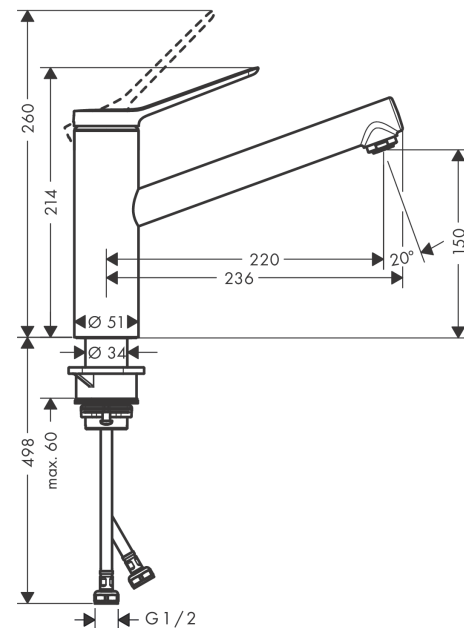

#### product features

- ComfortZone 150
- swivel range adjustable in 3 steps 60°, 110° or 360°
- normal spray
- connection dimension: DN15
- ceramic cartridge
- connection type: G 3/8 hose connections
- temperature limitation adjustable
- suitable for continuous flow water heaters

### Scale drawing