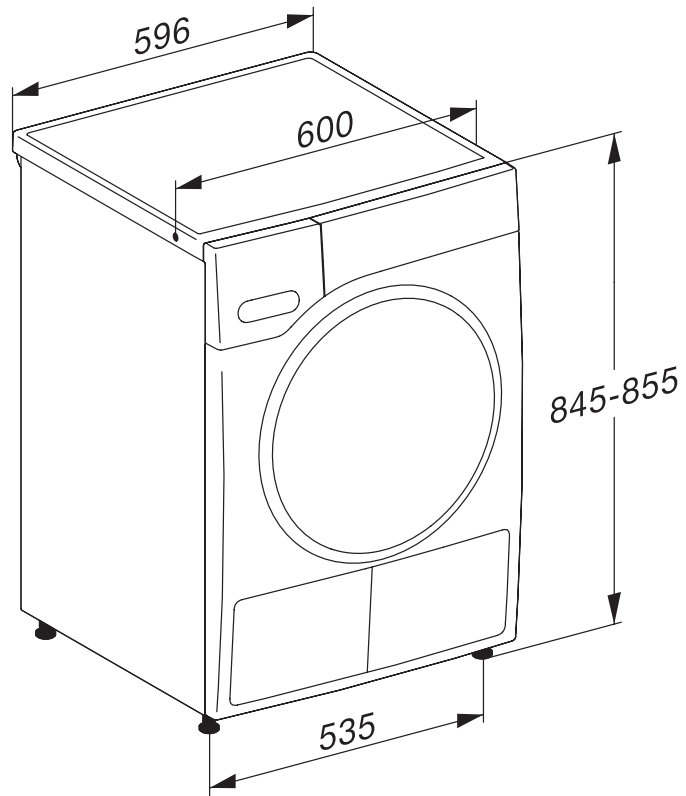

TWD640WP EcoSpeed & 9kg T1 heat-pump dryer

EAN: 4002516856252 / Material number: 12704900

Technical data

Dimensions (H x W x D) in mm	850 x 596 x 643
Appliance depth in mm with opened door	1077
Type of coolant	R290
Refrigerant quantity in kg	0.14

Accessories supplied

Fragrance flacon	•
Coupon	•

TWD640WP
Installation diagrams

T1 drawing, fascia 5 degree, measures in mm