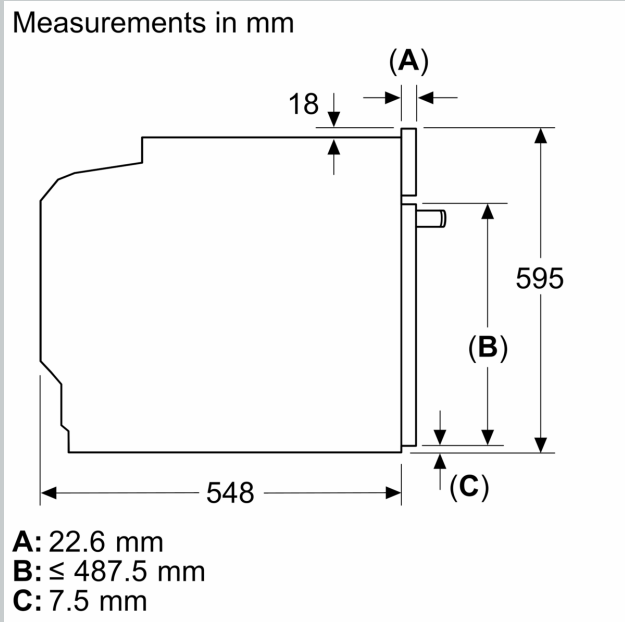

N 70, BUILT-IN OVEN, 60 X 60 CM, FLEX DESIGN
B59CR72Y0A