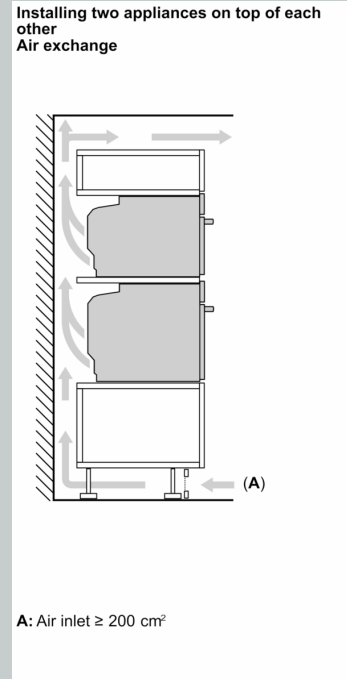

Built-in / Free-standing: Built-in
 Door opening: Drop down
 Cleaning : Pyrolytic+Hydrolytic
 Control Panel Material: Glass
 Door Material: Glass
 Dimensions (HxWxD): 595 x 596 x 548 mm
 Dimensions of the packed product (HxWxD): . 660 x 650 x 690 mm
 Min. required niche size for installation (HxWxD): 585-595 x 560-568 x 550 mm
 Cavity dimensions: 357 x 480 x 415 mm
 Usable volume of cavity: 71 l
 Number of interior lights: 1
 Net weight: 39.6 kg
 Gross weight: 42.3 kg
 EAN code: 4242004266037
 Connection Rating: 3600 W
 Fuse protection: 16 A
 Voltage: 220-240 V
 Frequency: 50; 60 Hz
 Length electrical supply cord: 120.0 cm

Accessories

- 1 x Air Fry & Grill tray, 2 x combination grid, 1 x universal pan

Safety and Environment

- Maximum door temperature 30° C
- Quadruple glazed CoolTouch door
- Automatic door lock during pyrolysis, Individual adjustable child lock, Safety switch off, Residual heat indicator, Start button, Door contact switch

Technical Info

- Length of mains cable: 120 cm
- Nominal voltage: 220 - 240 V
- Total connected load electric: 3.6 KW

Dimensions

- Appliance dimensions (HxWxD): 595 mm x 596 mm x 548 mm
- Installation dimensions (HxWxD): 585 mm - 595 mm x 560 mm - 568 mm x 550 mm
- Please reference the built-in dimensions provided in the installation drawing

N 70, BUILT-IN OVEN, 60 X 60 CM, FLEX DESIGN
B59CR72Y0A

If the appliance will be installed underneath a hob, the following worktop thicknesses (including substructure if necessary) must be taken into account.