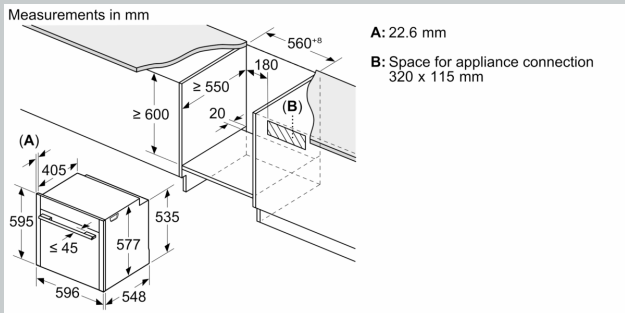

Built-in / Free-standing: Built-in
 Door opening: Drop down
 Cleaning : Pyrolytic+Hydrolytic
 Control Panel Material: Glass
 Door Material: Glass
 Dimensions (HxWxD): 595 x 596 x 548 mm
 Dimensions of the packed product (HxWxD): . 660 x 650 x 690 mm
 Min. required niche size for installation (HxWxD): 585-595 x 560-568 x 550 mm
 Cavity dimensions: 357 x 480 x 415 mm
 Usable volume of cavity: 71 l
 Number of interior lights: 1
 Net weight: 39.6 kg
 Gross weight: 42.3 kg
 EAN code: 4242004266037
 Connection Rating: 3600 W
 Fuse protection: 16 A
 Voltage: 220-240 V
 Frequency: 50; 60 Hz
 Length electrical supply cord: 120.0 cm

Technical Info

- Length of mains cable: 120 cm
- Nominal voltage: 220 - 240 V
- Total connected load electric: 3.6 KW

Dimensions

- Appliance dimensions (HxWxD): 595 mm x 596 mm x 548 mm
- Installation dimensions (HxWxD): 585 mm - 595 mm x 560 mm - 568 mm x 550 mm
- Please reference the built-in dimensions provided in the installation drawing

N 70, BUILT-IN OVEN, 60 X 60 CM, FLEX DESIGN
B59CR72Y0A

If the appliance will be installed underneath a hob, the following worktop thicknesses (including substructure if necessary) must be taken into account.