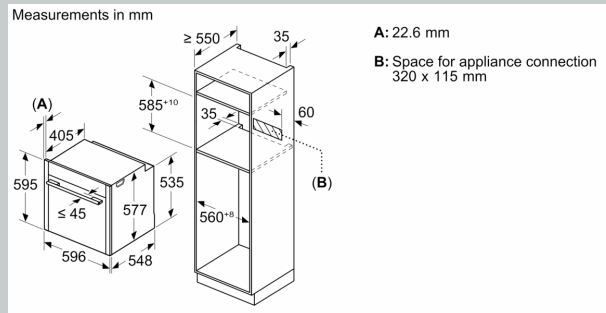

N 70, BUILT-IN OVEN, 60 X 60 CM, FLEX DESIGN
B59CR72Y0A