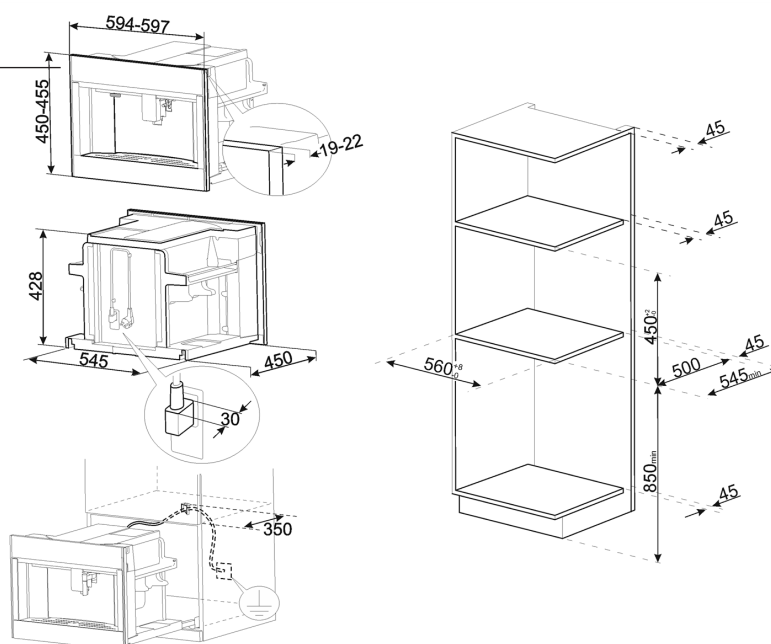

CMS4303X

45CM CLASSIC BUILT IN COFFEE MACHINE

MADE IN ITALY
Since 1948

COFFEE MACHINE FEATURES

| | |
|----------------------|---|
| Dimensions | 595mmW x 455mmH x 470mmD |
| Finish | Stainless Steel |
| Display | 4,3" TFT colour touch with knobs |
| Thermostat | 5 x Adjustable temperatures |
| Pump Pressure | 15 bar |
| Coffee Bean Capacity | 350g |
| Coffee grinding | 13 levels |
| Water tank capacity | 2.4L |
| Installation | Built-in |
| Functions | Fully automatic coffee preparation Automatic cappuccino maker, with adjustable froth Ground coffee option Hot water function (tea or other hot drinks) Rinsing function |
| Programmability | 5 Preset coffee strengths: extra light, light, medium, strong, extra strong 5 Variable coffee lengths: single or double shot, short/espresso, medium, long |
| Cleaning | Automatic descaling |
| Lighting | 4 x LED |
| Safety | Thermal protection |
| Power | 220-240V, 50/60 Hz 1350W 5.6A connection |
| Warranty | Two years parts and labour |

SUPPLIED ACCESSORIES

1 x Removable milk jug

CMS4303X
45CM CLASSIC BUILT IN COFFEE MACHINE

MADE IN ITALY
Since 1948

| | |
|------------|--|
| Dimensions | 595mmW x 455mmH x 470mmD |
| Power | 220-240V, 50/60 Hz 1350W 5.6A connection |
| Warranty | Two years parts and labour |