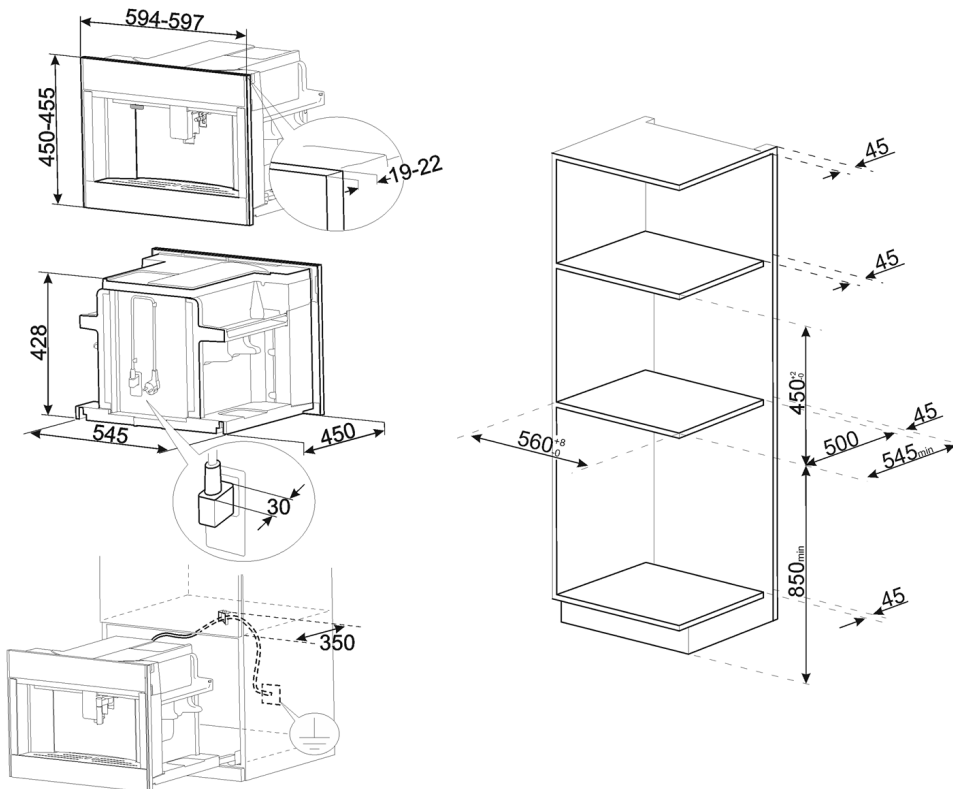

SUPPLIED ACCESSORIES

1 x Removable milk jug

CMS4303X
45CM CLASSIC BUILT IN COFFEE MACHINE

MADE IN ITALY
Since 1948

| | |
|------------|--|
| Dimensions | 595mmW x 455mmH x 470mmD |
| Power | 220-240V, 50/60 Hz 1350W 5.6A connection |
| Warranty | Two years parts and labour |

WARNING: technical specifications and product sizes can be varied by the manufacturer, without notice. Cutouts for appliances should only be by physical product measurements. The above information is indicative only.