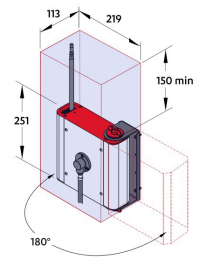

SCALE 1:5
ALL DIMENSIONS IN MM UNLESS OTHERWISE SPECIFIED. INSTALLATION DIAGRAMS ARE FOR ILLUSTRATIVE PURPOSES ONLY. HOSES ARE NOT SHOWN TO SCALE AND CANNOT BE LENGTHENED.

**HydroTap G5
BC Home
with Celsius Plus All-in-One Pull-Out Tap**

Tap Detail