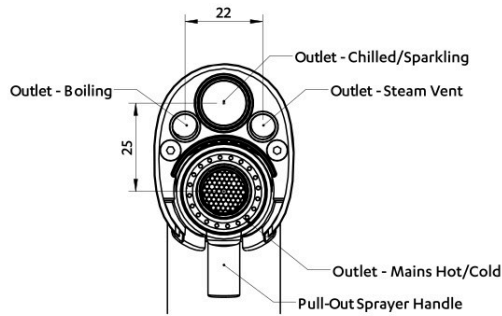

**Option 2. Cupboard with less than 40mm overhang**

**Tap Positioning**

Position the Tap to dispense into the sink.

Allow clearance for spout rotation.

**Hose Management System**

For ease of installation, the wall area directly under the tap and to either the right or left side, as shown, should be clear of obstructions. Locate water and electricity outlets elsewhere.

Rotate the Hose Management System to align the pull-out hose within the allowable offset. Refer to the instructions supplied.

SCALE 1:5  
ALL DIMENSIONS IN MM UNLESS OTHERWISE SPECIFIED. INSTALLATION DIAGRAMS ARE FOR ILLUSTRATIVE PURPOSES ONLY. HOSES ARE NOT SHOWN TO SCALE AND CANNOT BE LENGTHENED.

**HydroTap G5  
BC Home  
with Celsius Plus All-in-One Pull-Out Tap**

**Tap Detail**

BK13 A3 Mixer Taps v1.01 10.2024

VIEW UNDER OUTLET NOZZLE

**Provide Ø50mm hole in sink/benchtop to install.  
This Tap is intended for MAINS setup**

**CELSIUS PLUS ALL-IN-ONE PULL-OUT - BC, BCS**

ALL DIMENSIONS IN MM UNLESS OTHERWISE SPECIFIED