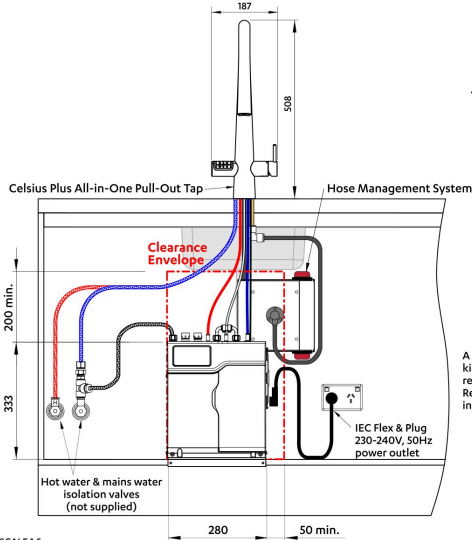

SCALE 1:5
ALL DIMENSIONS IN MM UNLESS OTHERWISE SPECIFIED. INSTALLATION DIAGRAMS ARE FOR ILLUSTRATIVE PURPOSES ONLY. HOSES ARE NOT SHOWN TO SCALE AND CANNOT BE LENGTHENED.

**HydroTap G5
BC Home
with Celsius Plus All-in-One Pull-Out Tap**

Tap Detail