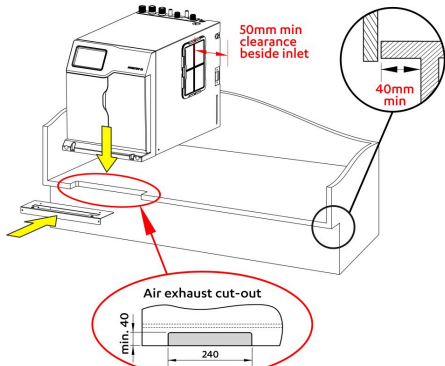

KL HydroTap G5 CPA/OPO v.112.10.2024 BC BC20

Ventilation requirements Contact your local service provider if ventilation is not suitable

Option 1. Cupboard with 40mm min overhang