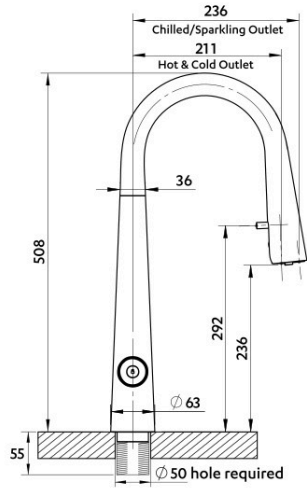

**Option 2. Cupboard with less than 40mm overhang**

**Tap Positioning**

Position the Tap to dispense into the sink.

Allow clearance for spout rotation.

**Hose Management System**

For ease of installation, the wall area directly under the tap and to either the right or left side, as shown, should be clear of obstructions. Locate water and electricity outlets elsewhere.

Rotate the Hose Management System to align the pull-out hose within the allowable offset. Refer to the instructions supplied.

SCALE 1:5  
ALL DIMENSIONS IN MM UNLESS OTHERWISE SPECIFIED. INSTALLATION DIAGRAMS ARE FOR ILLUSTRATIVE PURPOSES ONLY. HOSES ARE NOT SHOWN TO SCALE AND CANNOT BE LENGTHENED.

**HydroTap G5  
BC Home  
with Celsius Plus All-in-One Pull-Out Tap**

**Tap Detail**

BK13 A3 Mixer Taps v1.01 10.2024

VIEW UNDER OUTLET NOZZLE

**Provide Ø50mm hole in sink/benchtop to install.  
This Tap is intended for MAINS setup**

**CELSIUS PLUS ALL-IN-ONE PULL-OUT - BC, BCS**

ALL DIMENSIONS IN MM UNLESS OTHERWISE SPECIFIED