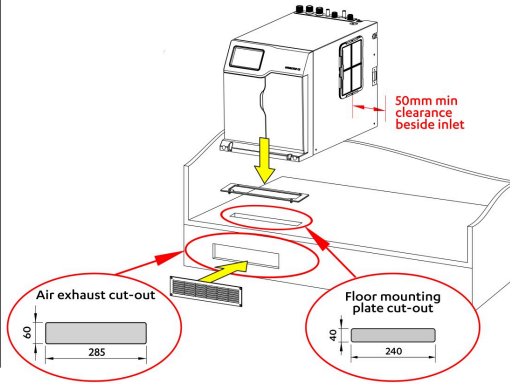

Option 2. Cupboard with less than 40mm overhang

Tap Positioning

Position the Tap to dispense into the sink.

Allow clearance for spout rotation.

Hose Management System

Rotate the Hose Management System to align the pull-out hose within the allowable offset. Refer to the instructions supplied.