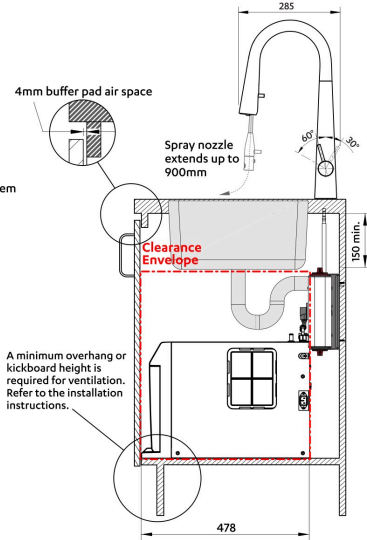

SCALE 1:5
ALL DIMENSIONS IN MM UNLESS OTHERWISE SPECIFIED. INSTALLATION DIAGRAMS ARE FOR ILLUSTRATIVE PURPOSES ONLY. HOSES ARE NOT SHOWN TO SCALE AND CANNOT BE LENGTHENED.

**HydroTap G5
BC Home
with Celsius Plus All-in-One Pull-Out Tap**

Tap Detail