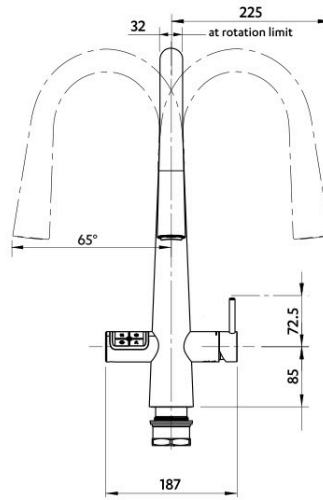

**Option 2. Cupboard with less than 40mm overhang**

**Tap Positioning**

Position the Tap to dispense into the sink.

Allow clearance for spout rotation.

**Hose Management System**

For ease of installation, the wall area directly under the tap and to either the right or left side, as shown, should be clear of obstructions. Locate water and electricity outlets elsewhere.

Rotate the Hose Management System to align the pull-out hose within the allowable offset. Refer to the instructions supplied.

SCALE 1:5  
ALL DIMENSIONS IN MM UNLESS OTHERWISE SPECIFIED. INSTALLATION DIAGRAMS ARE FOR ILLUSTRATIVE PURPOSES ONLY. HOSES ARE NOT SHOWN TO SCALE AND CANNOT BE LENGTHENED.

**HydroTap G5  
BC Home  
with Celsius Plus All-in-One Pull-Out Tap**

**Tap Detail**

BK13 A3 Mixer Taps v1.01 10.2024

VIEW UNDER OUTLET NOZZLE

**Provide Ø50mm hole in sink/benchtop to install.  
This Tap is intended for MAINS setup**

**CELSIUS PLUS ALL-IN-ONE PULL-OUT - BC, BCS**

ALL DIMENSIONS IN MM UNLESS OTHERWISE SPECIFIED