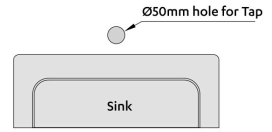

KL HydroTap G5 CPA/OPO v.112.10.2024 BC BC20

Ventilation requirements Contact your local service provider if ventilation is not suitable

Option 1. Cupboard with 40mm min overhang

Option 2. Cupboard with less than 40mm overhang

Tap Positioning

Position the Tap to dispense into the sink.

Allow clearance for spout rotation.

Hose Management System

Rotate the Hose Management System to align the pull-out hose within the allowable offset. Refer to the instructions supplied.

SCALE 1:5
ALL DIMENSIONS IN MM UNLESS OTHERWISE SPECIFIED. INSTALLATION DIAGRAMS ARE FOR ILLUSTRATIVE PURPOSES ONLY. HOSES ARE NOT SHOWN TO SCALE AND CANNOT BE LENGTHENED.

**HydroTap G5
BC Home
with Celsius Plus All-in-One Pull-Out Tap**

Tap Detail