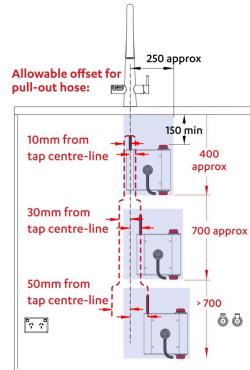

SCALE 1:5
ALL DIMENSIONS IN MM UNLESS OTHERWISE SPECIFIED. INSTALLATION DIAGRAMS ARE FOR ILLUSTRATIVE PURPOSES ONLY. HOSES ARE NOT SHOWN TO SCALE AND CANNOT BE LENGTHENED.

**HydroTap G5
BC Home
with Celsius Plus All-in-One Pull-Out Tap**

Tap Detail