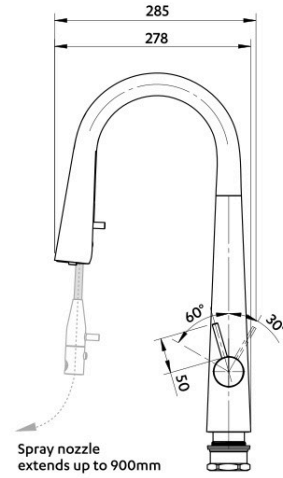

**Option 2. Cupboard with less than 40mm overhang**

**Tap Positioning**

Position the Tap to dispense into the sink.

Allow clearance for spout rotation.

**Hose Management System**

For ease of installation, the wall area directly under the tap and to either the right or left side, as shown, should be clear of obstructions. Locate water and electricity outlets elsewhere.

Rotate the Hose Management System to align the pull-out hose within the allowable offset. Refer to the instructions supplied.

SCALE 1:5  
ALL DIMENSIONS IN MM UNLESS OTHERWISE SPECIFIED. INSTALLATION DIAGRAMS ARE FOR ILLUSTRATIVE PURPOSES ONLY. HOSES ARE NOT SHOWN TO SCALE AND CANNOT BE LENGTHENED.

**HydroTap G5  
BC Home  
with Celsius Plus All-in-One Pull-Out Tap**

**Tap Detail**

BK13 A3 Mixer Taps v1.01 10.2024

VIEW UNDER OUTLET NOZZLE

**Provide Ø50mm hole in sink/benchtop to install.  
This Tap is intended for MAINS setup**

**CELSIUS PLUS ALL-IN-ONE PULL-OUT - BC, BCS**

ALL DIMENSIONS IN MM UNLESS OTHERWISE SPECIFIED